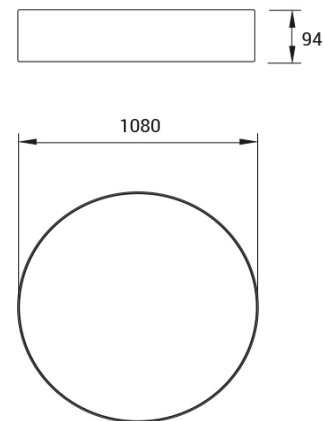

BEN MAXI IP40 PG Double Emission

Frosted Acryl-Satiné impact resistant.

| CODE |  | FLUX | SIZE | CERTIFICATIONS |
|-------------|---|---------|----------|---|
| 10DI221PGK3 | 221W: 185W+36W 3000K | 27255lm | Ø 1080mm |     |