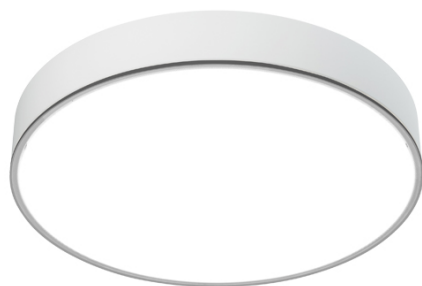

BEN MAXI IP40 PG Double Emission

Frosted Acryl-Satiné impact resistant.

| CODE |  | FLUX | SIZE | CERTIFICATIONS |
|-------------|---|---------|----------|---|
| 10DI221PGK3 | 221W: 185W+36W 3000K | 27255lm | Ø 1080mm |     |

Optics

PG diffuser with frosted Acryl-Satiné and impact resistant diffuser UGR<22. Direct/indirect emission.

Technical features

- Built-in driver
- >125 lm/W
- CRI >125
- Eye safety: RG0/RG1
- Mac Adams 3
- L80/B20 >80.000h
- 5 years warranty