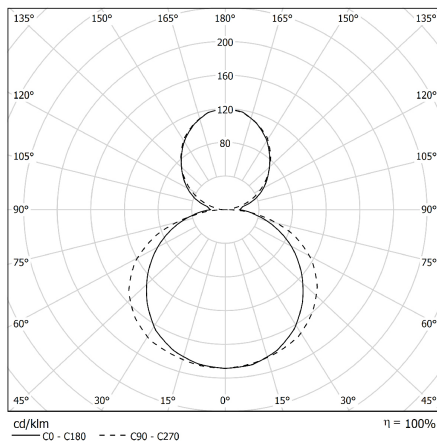

BEN MAXI IP40 PG Double Emission

Frosted Acryl-Satiné impact resistant.

| CODE |  | FLUX | SIZE | CERTIFICATIONS |
|-------------|---|---------|----------|---|
| 10DI221PGK3 | 221W: 185W+36W 3000K | 27255lm | Ø 1080mm |     |

Optics

PG diffuser with frosted Acryl-Satiné and impact resistant diffuser UGR<22. Direct/indirect emission.

Technical features

- Built-in driver
- >125 lm/W
- CRI >125
- Eye safety: RG0/RG1
- Mac Adams 3
- L80/B20 >80.000h
- 5 years warranty